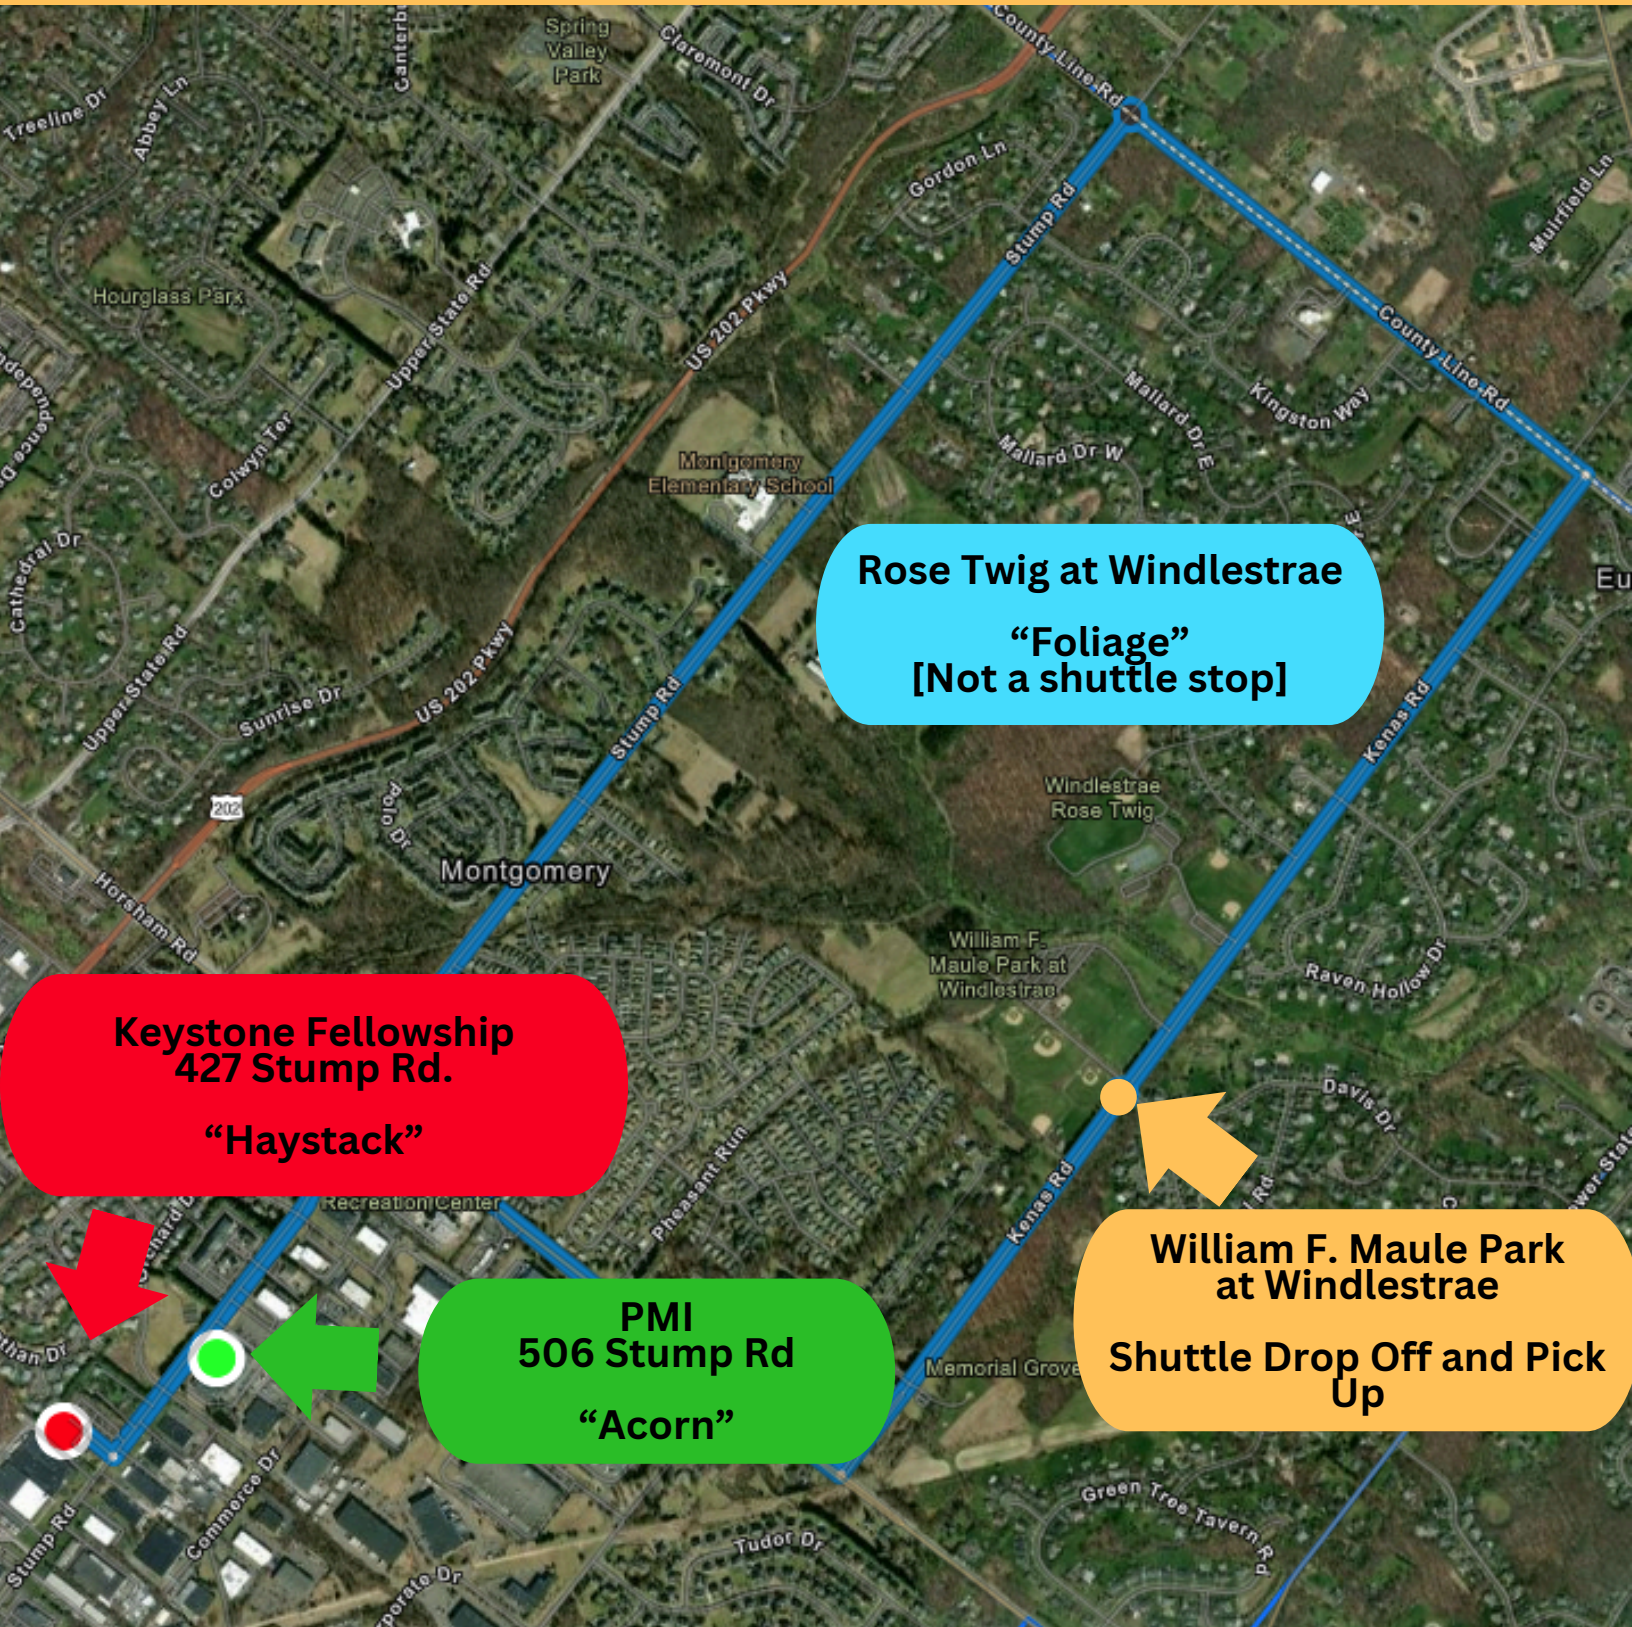

Parking Lots & Shuttle Route

October 19, 2024

Rose Twig at Windlestrae
"Foliage"
[Not a shuttle stop]

Keystone Fellowship
427 Stump Rd.
"Haystack"

William F. Maule Park
at Windlestrae
Shuttle Drop Off and Pick Up

PMI
506 Stump Rd
"Acorn"